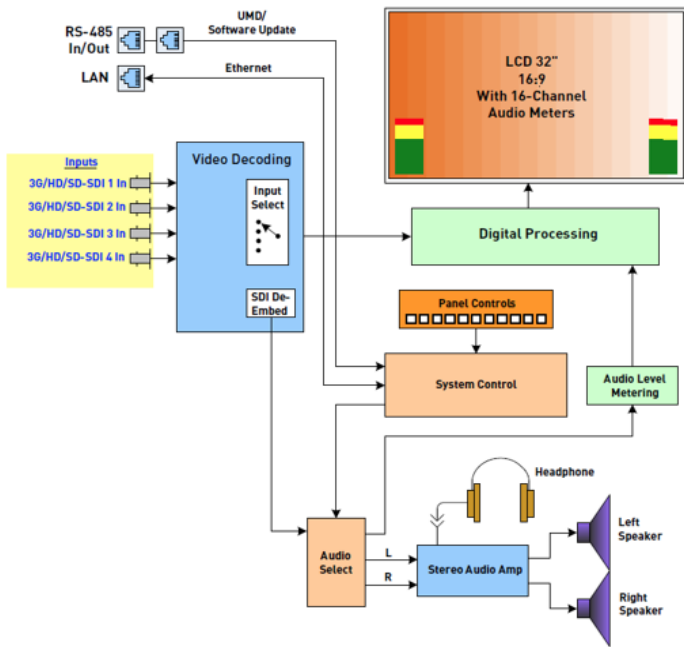

Rear View

HDM-320-4K Series Block Diagram